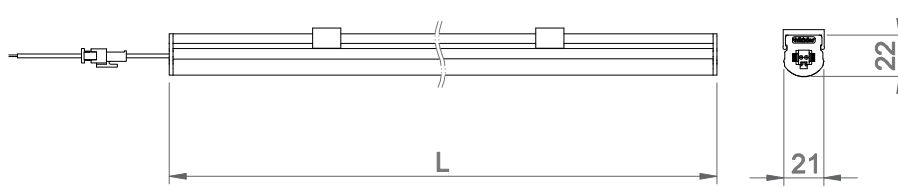

Sinus Industrial Luminaire

06136

IP 40	220-240V 50/60Hz	Ra≥80			
----------	---------------------	-------	---	---	---

Ürün Kodu Product Code	Güç Power (W)	W (mm)	L (mm)	H (mm)	Işık Akısı Light Flux (lm)	Renk Sıcaklığı Color Temperature (K)	max min	kg
06136.13.30.001/40.001	1.6	21	115	22	140/150	3000/4000	-20C°/+40C°	0.5
06136.23.30.002/40.003	3.2	21	215	22	280/300	3000/4000	-20C°/+40C°	0.8
06136.53.30.007/40.007	8	21	515	22	710/755	3000/4000	-20C°/+40C°	0.15
06136.10.30.016/40.017	16	21	1015	22	1420/1510	3000/4000	-20C°/+40C°	0.25
06136.12.30.017/40.019	19.2	21	1215	22	1710/1810	3000/4000	-20C°/+40C°	0.33
06136.15.30.021/40.022	24	21	1515	22	2140/2260	3000/4000	-20C°/+40C°	0.38