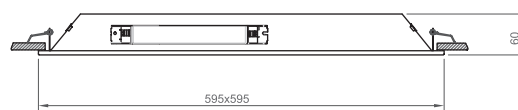

INSTALLATION

Ceiling recessed mounted.

Ceiling Type-Cut-out

Product Code	Power (W)	Lumen (lm)	CCT (K)	CRI	Dimensions WxLxH (mm)	Cut-Out WxL (mm)	Weight (kg)
02177.66.30.030	28	2700	3000K	Ra>80	595x595x60	575x575	3,0
02177.66.40.031	28	2800	4000K	Ra>80	595x595x60	575x575	3,0