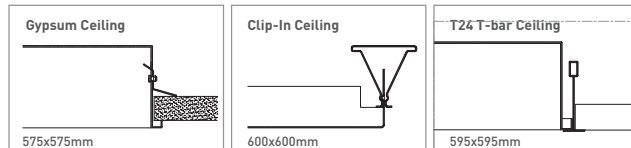

MECHANICAL

Sheet steel housing
 Aluminium frame
 UV stabilized opal diffuser
 IP40 protection degree
 Impact resistance IK02
 Glow-wire test resistance 650°C

ELECTRICAL

Halogen-free wiring
 220-240V-50/60Hz
 Power factor >0.95
 Constant current, Class I, isolated driver
 CE - IEC 60598-1 - EN 60598-1
 Ambient temperature from -20°C to +50°C
 On-Off Control - (Code: .N000)

INSTALLATION

Ceiling recessed mounted.

Ceiling Type-Cut-out

Product Code	Power (W)	Lumen (lm)	CCT (K)	CRI	Dimensions WxLxH (mm)	Cut-Out WxL (mm)	Weight (kg)
02177.66.30.030	28	2700	3000K	Ra>80	595x595x60	575x575	3,0
02177.66.40.031	28	2800	4000K	Ra>80	595x595x60	575x575	3,0