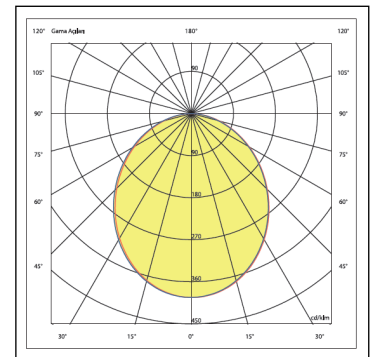

Ceiling Type-Cut-out

Product Code	Power (W)	Lumen (lm)	CCT (K)	CRI	Dimensions WxLxH (mm)	Cut-Out WxL (mm)	Weight (kg)
02177.66.30.030	28	2700	3000K	Ra>80	595x595x60	575x575	3,0
02177.66.40.031	28	2800	4000K	Ra>80	595x595x60	575x575	3,0

All electrical values given are rated values. Luminous flux and connected electrical load are subject to an initial tolerance of +/- 10%. Tolerance of colour temperature: +/-150 K. Unless stated otherwise, the values apply to an ambient temperature of 25°C.

Any information including technical parameters and product codes may differ from standard products in catalogue & web site due to customization made per projects.

Ikizler Lighting has the right to make changes or cancellations on the products without notification. Updated information on the products can be received from our web site.