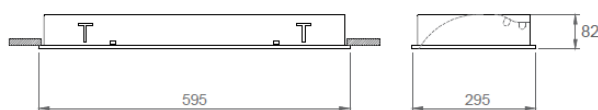

MECHANICAL

Sheet steel housing
 Perforated louvre for indirect light
 IP20 protection degree
 Impact resistance IK02
 Glow-wire test resistance 650°C

ELECTRICAL

Halogen-free wiring
 220-240V-50/60Hz
 Power factor >0.95
 Constant current, Class I, isolated driver
 CE - IEC 60598-1 - EN 60598-1
 Ambient temperature from -20°C to +50°C
 On-Off Control - (Code: .N000)

OPTIONAL

DALI - (Code: .DXXX)
 1-10V - (Code: .MXXX)
 Emergency battery - (Code .X3HT)
 CBS connection
 Color rendering index: CRI >90
 Color temperature (K) options
 GST type connector for installation
 RAL colour selection
 Seismic security hanger

INSTALLATION

Ceiling recessed mounted.

| Product Code | Power (W) | Lumen (lm) | CCT (K) | CRI | Dimensions WxLxH (mm) | Cut-Out WxL (mm) | Weight (kg) |
|-----------------|-----------|------------|---------|-------|-----------------------|------------------|-------------|
| 02148.36.30.018 | 33 | 2000 | 3000K | Ra>80 | 295x595x82 | 275x575 | 2,1 |