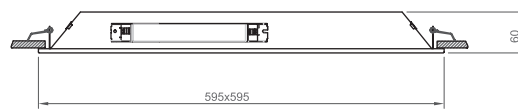

### Ceiling Type-Cut-out

Product Code	Power (W)	Lumen (lm)	CCT (K)	CRI	Dimensions WxLxH (mm)	Cut-Out WxL (mm)	Weight (kg)
02120.66.30.037	33	2900	3000K	Ra>80	595x595x60	575x575	2,8
02120.66.40.038	33	3200	4000K	Ra>80	595x595x60	575x575	2,8