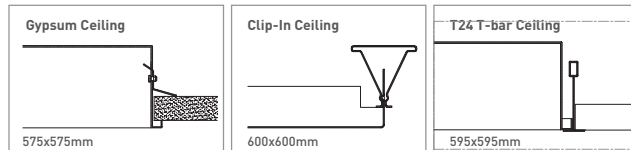

### Ceiling Type-Cut-out

Product Code	Power (W)	Lumen (lm)	CCT (K)	CRI	Dimensions WxLxH (mm)	Cut-Out WxL (mm)	Weight (kg)
02120.66.30.037	33	2900	3000K	Ra>80	595x595x60	575x575	2,8
02120.66.40.038	33	3200	4000K	Ra>80	595x595x60	575x575	2,8