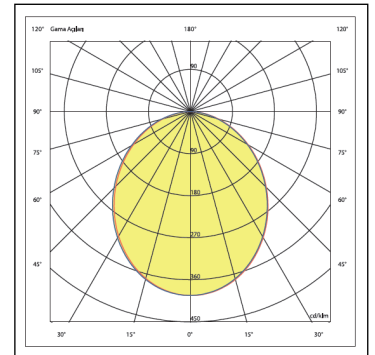

## OPTICAL

Direct symmetric distribution  
 Beam angle 120°  
 UGR <22  
 Luminous efficacy >100 lm/W  
 Lifetime (L90/B10): 50000 h.(tq+25°C)  
 Lifetime (L80/B20): 100000 h. (tq+25°C)  
 SMD LED module  
 Color rendering index: CRI>80  
 MacAdams SDCM 3

### Ceiling Type-Cut-out

Product Code	Power (W)	Lumen (lm)	CCT (K)	CRI	Dimensions WxLxH (mm)	Cut-Out WxL (mm)	Weight (kg)
02120.66.30.037	33	2900	3000K	Ra>80	595x595x60	575x575	2,8
02120.66.40.038	33	3200	4000K	Ra>80	595x595x60	575x575	2,8