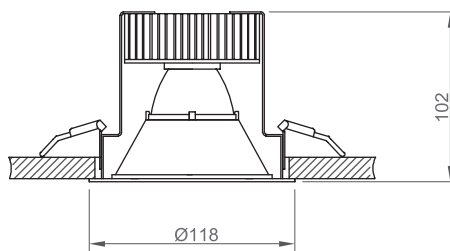

INSTALLATION

Ceiling recessed mounted.

Product Code	Power (W)	Lumen (lm)	CCT (K)	CRI	Dimensions QxH (mm)	Cut-Out Q (mm)	Weight (kg)
05111.11.30.015	14	1400	3000K	Ra>80	118x102	105	0,5

All electrical values given are rated values. Luminous flux and connected electrical load are subject to an initial tolerance of +/- 10%. Tolerance of colour temperature: +/-150 K. Unless stated otherwise, the values apply to an ambient temperature of 25°C.

Any information including technical parameters and product codes may differ from standard products in catalogue & web site due to customization made per projects.

Ikizler Lighting has the right to make changes or cancellations on the products without notification. Updated information on the products can be received from our web site.