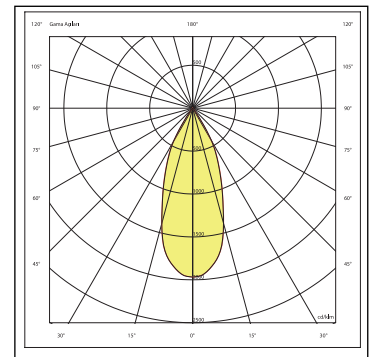

INSTALLATION

Ceiling recessed mounted.

Product Code	Power (W)	Lumen (lm)	CCT (K)	CRI	Dimensions QxH (mm)	Cut-Out Q (mm)	Weight (kg)
05111.11.30.015	14	1400	3000K	Ra>80	118x102	105	0,5

All electrical values given are rated values. Luminous flux and connected electrical load are subject to an initial tolerance of +/- 10%. Tolerance of colour temperature: +/-150 K. Unless stated otherwise, the values apply to an ambient temperature of 25°C.

Any information including technical parameters and product codes may differ from standard products in catalogue & web site due to customization made per projects.

Ikizler Lighting has the right to make changes or cancellations on the products without notification. Updated information on the products can be received from our web site.